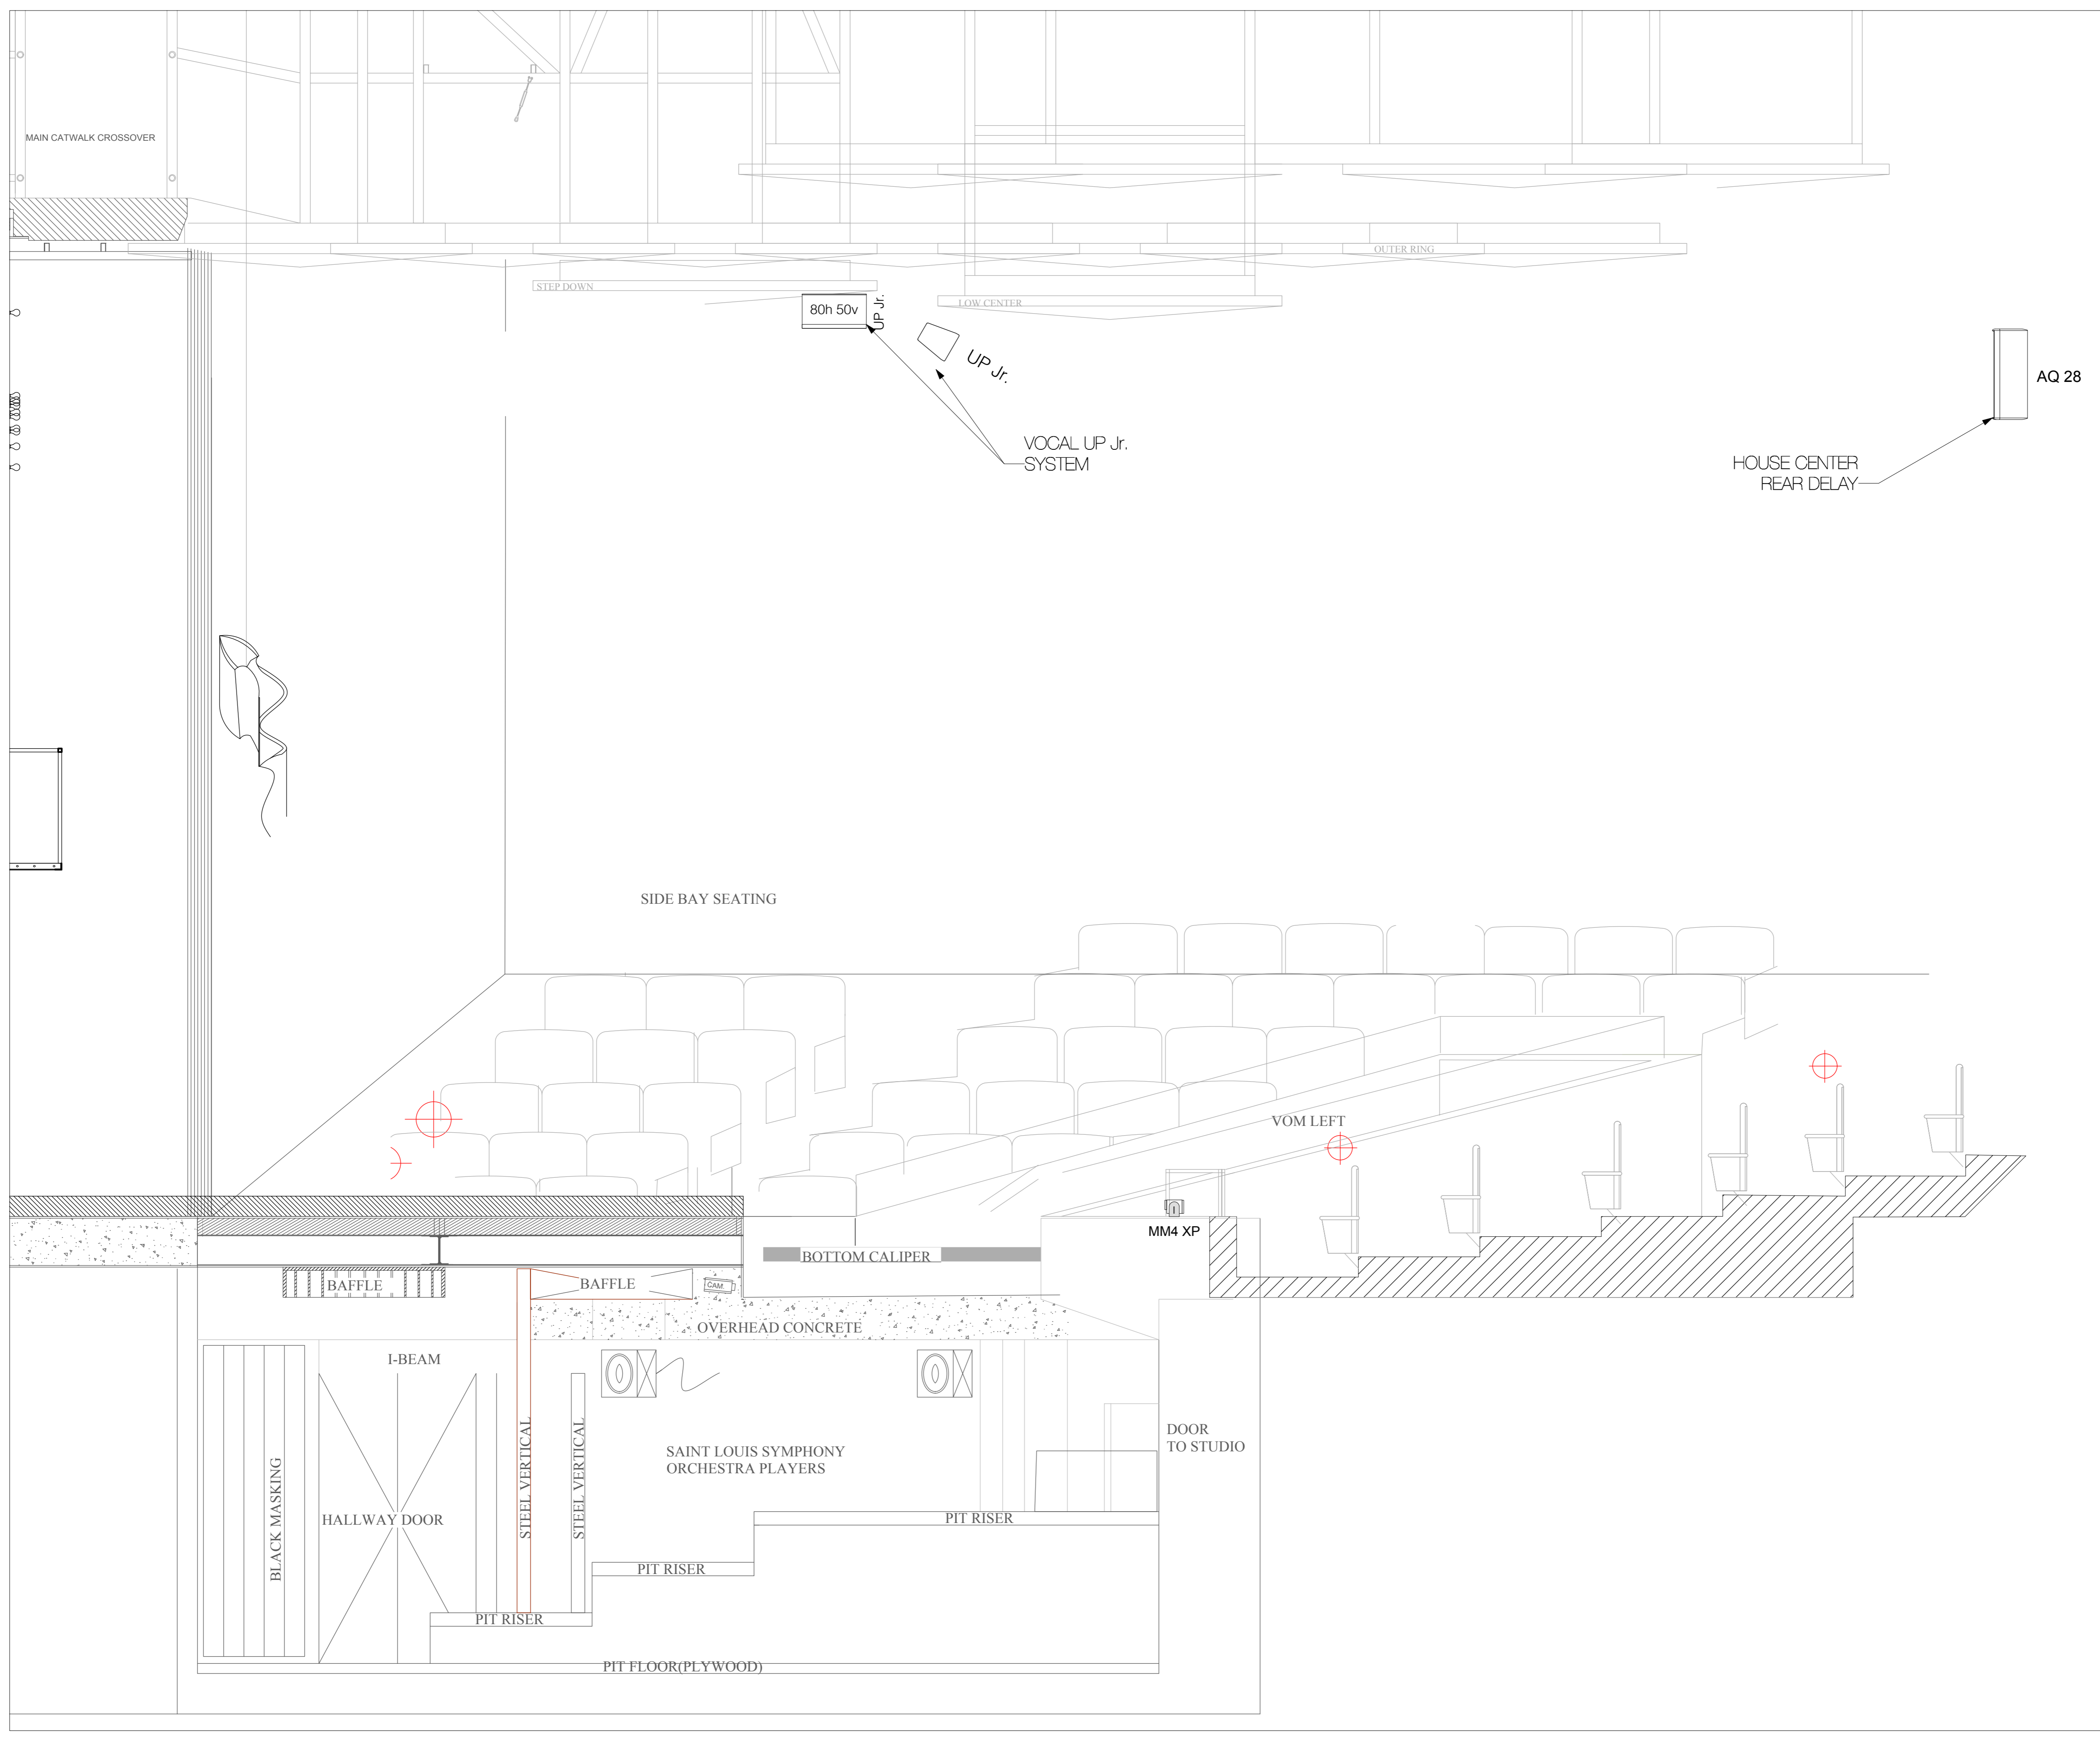

LEGEND	
---	ETHERNET
- - -	FIREWIRE
◁	LS8695
◁	SLS 8190
◁	SLS 215
◁	UP Jr.
◁	AQ 28
◁	MM4 XP

SCALE: NONE	CURRENT AS OF: 4.29.12	PLATE 2
DRAWN BY: BETH LAKE	SECTION	OF 3

S.N. 7910  
SOUND DESIGNER

SIGNATURE *Michael Hooker*