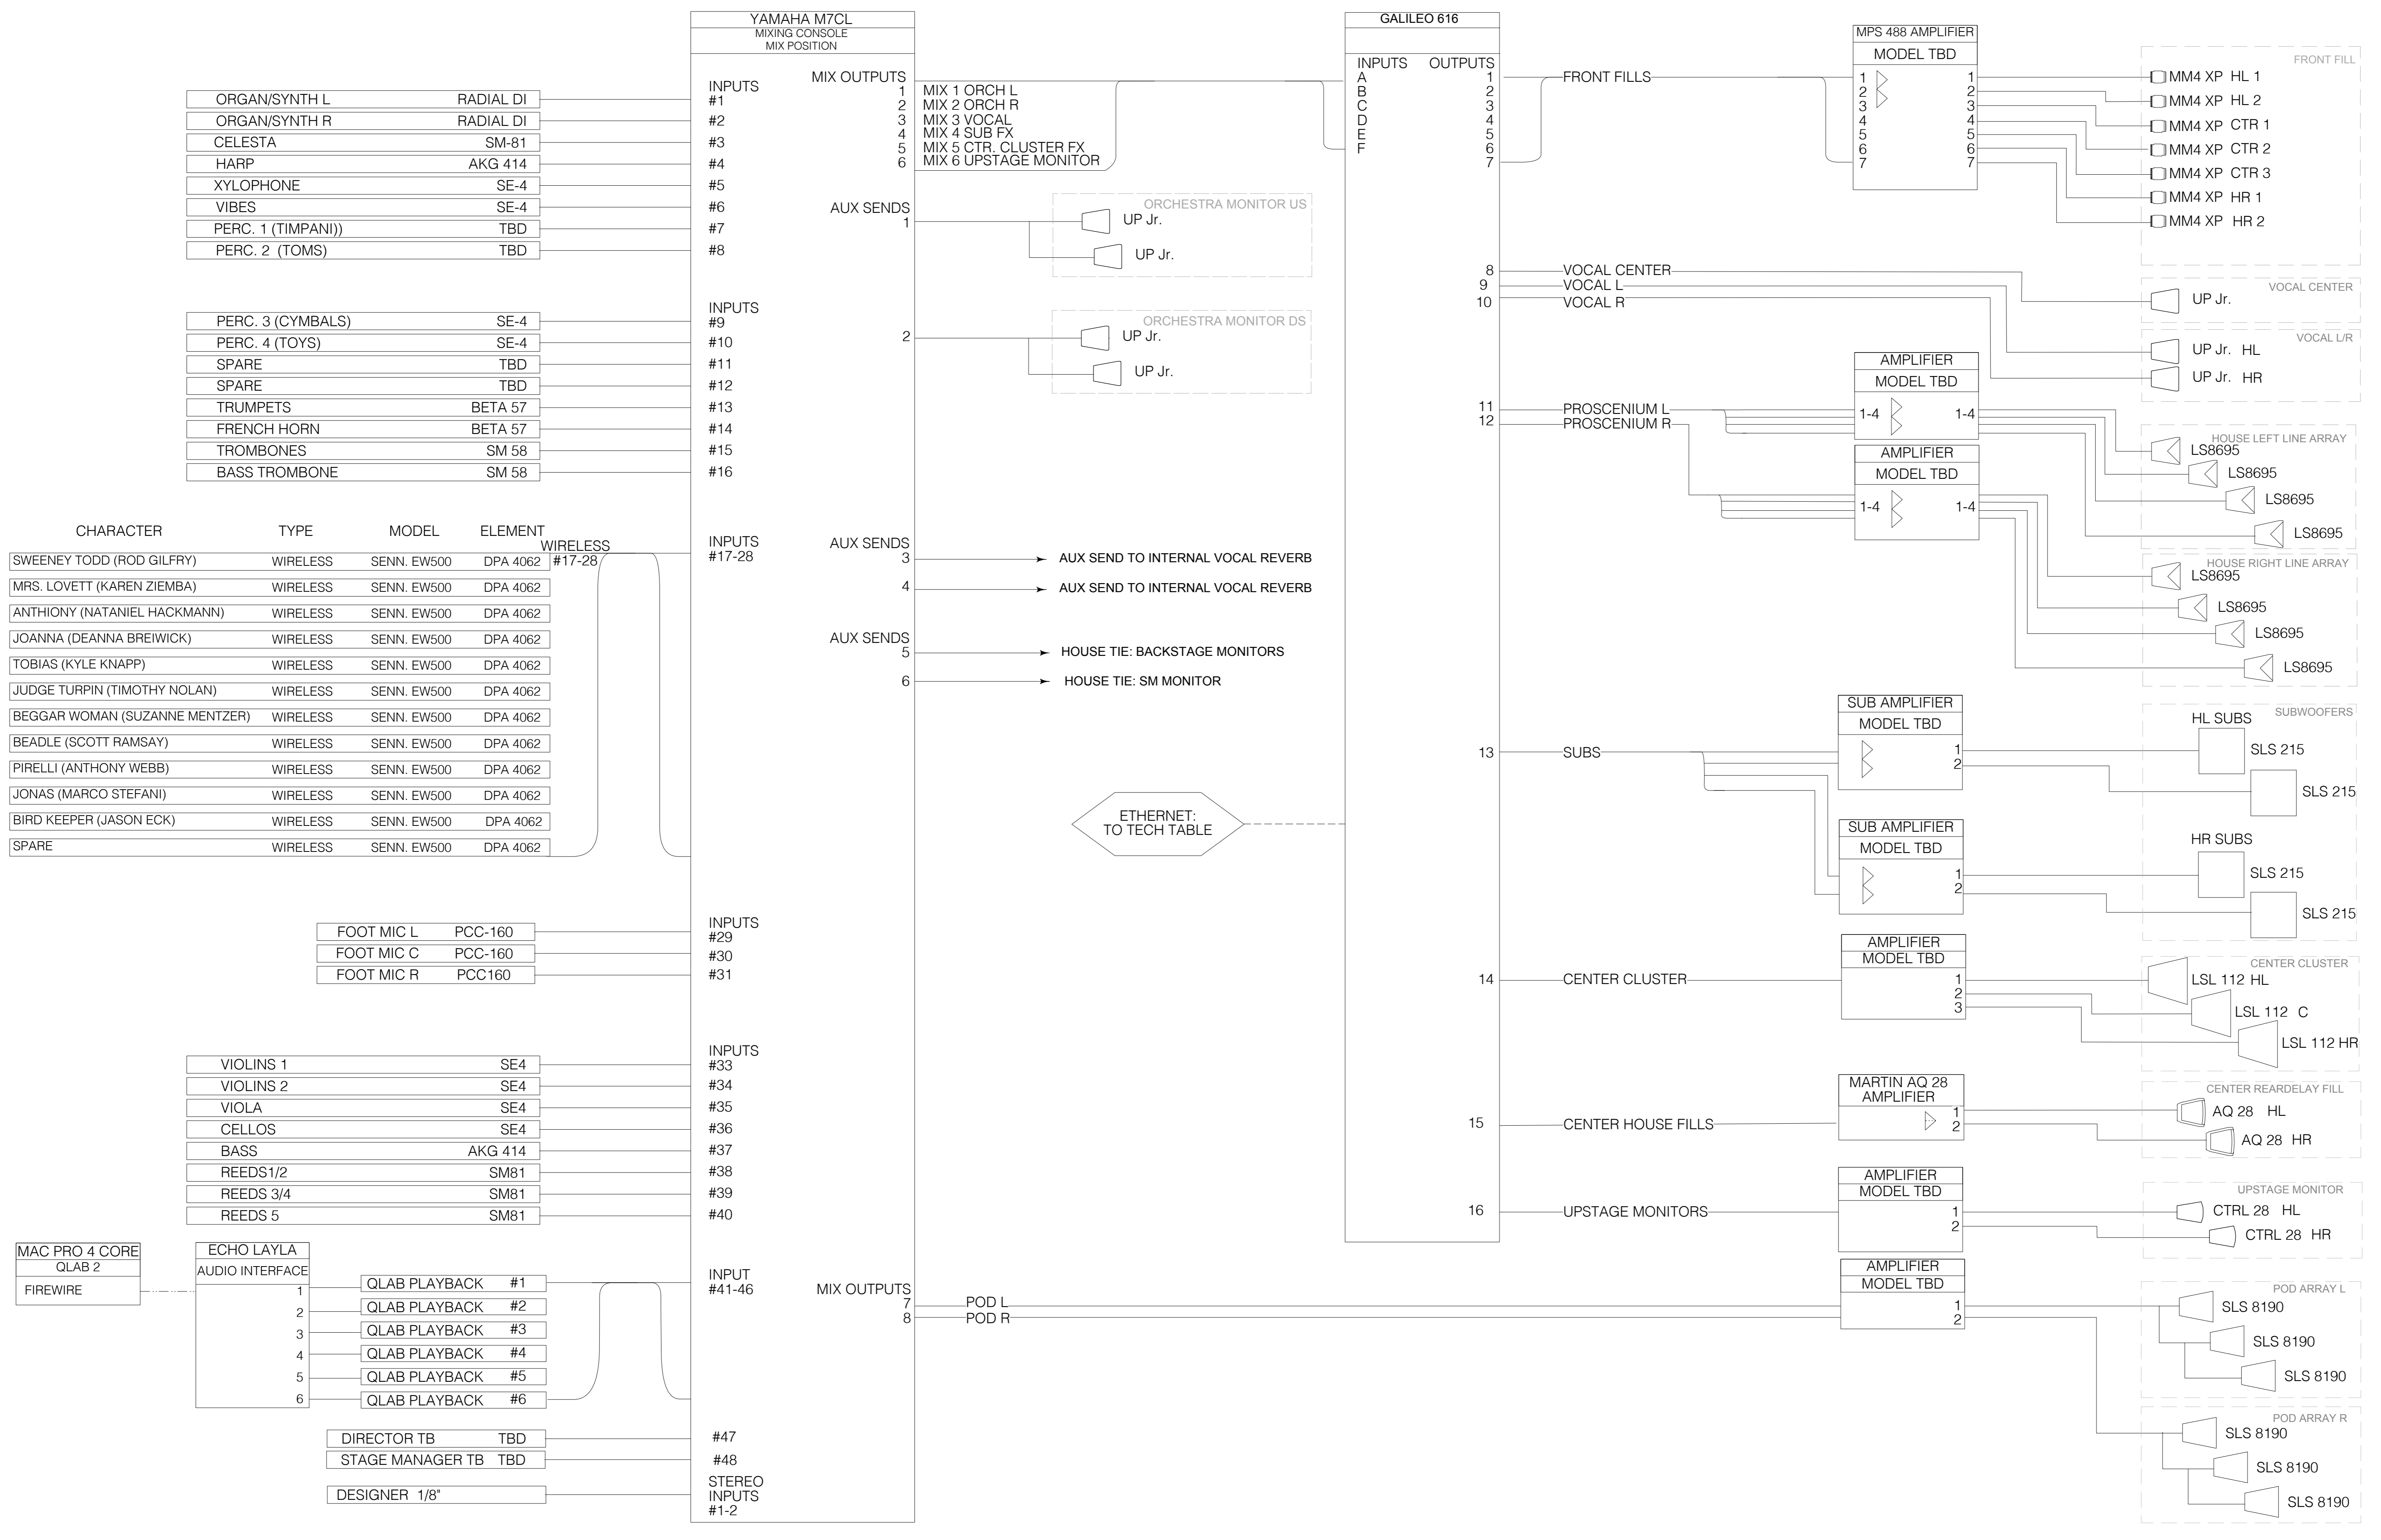

### LEGEND

- ETHERNET
- - - FIREWIRE
- LS8695
- SLS 8190
- SLS 215
- UP Jr.
- AQ 28
- MM4 XP

SCALE: NONE	CURRENT AS OF: 4.29.12	PLATE X
DRAWN BY: BETH LAKE	SYSTEM DIAGRAM	OF 3

S.N. 7910  
SOUND DESIGNER

SIGNATURE *M. Hooker*